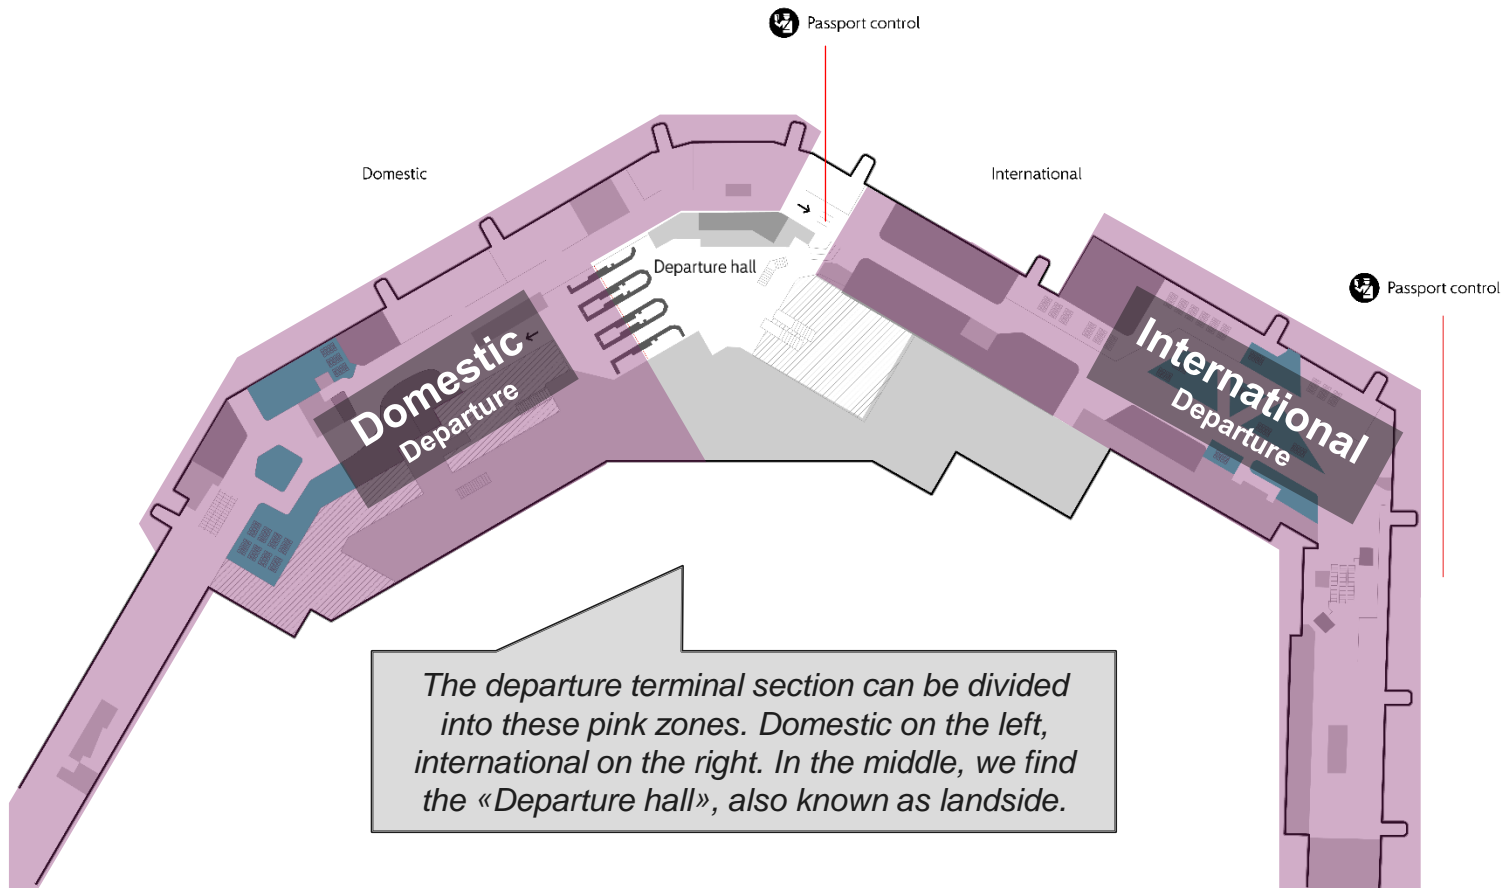

F&B @ SVG

Overview

This is a map showing the whole arrival section of the terminal.

DOMESTIC SVG

Facts and pics

* Facts based on the period June 22 - May 23

Let us zoom in and look at some pictures of the Domestic area.

Pink Fish

Crafts

Domestic

Pronto (Cafè/Bar)

Pronto (Italian Pizza)

INTERNATIONAL SVG

Facts and pics

* Facts based on the period June 22 - May 23

Let us zoom in and look at some pictures of the International area.

Ritazza

FoodBar

Havsalt

Velkommen til Stavanger lufthavn

Welcome to Stavanger Airport

AVINOR SOLA

LANDSIDE SVG

Facts and pics

* Facts based on the period June 22 - May 23

Terminal Pax:	Dom. / Intl. %	Visitors	International arrival
3,8 mill	63 / 37	No data	

Landside

Puro Gusto