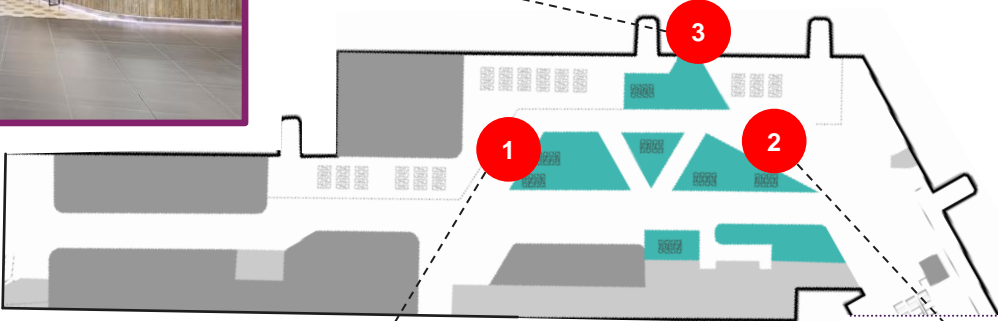

FoodBar

Havsalt