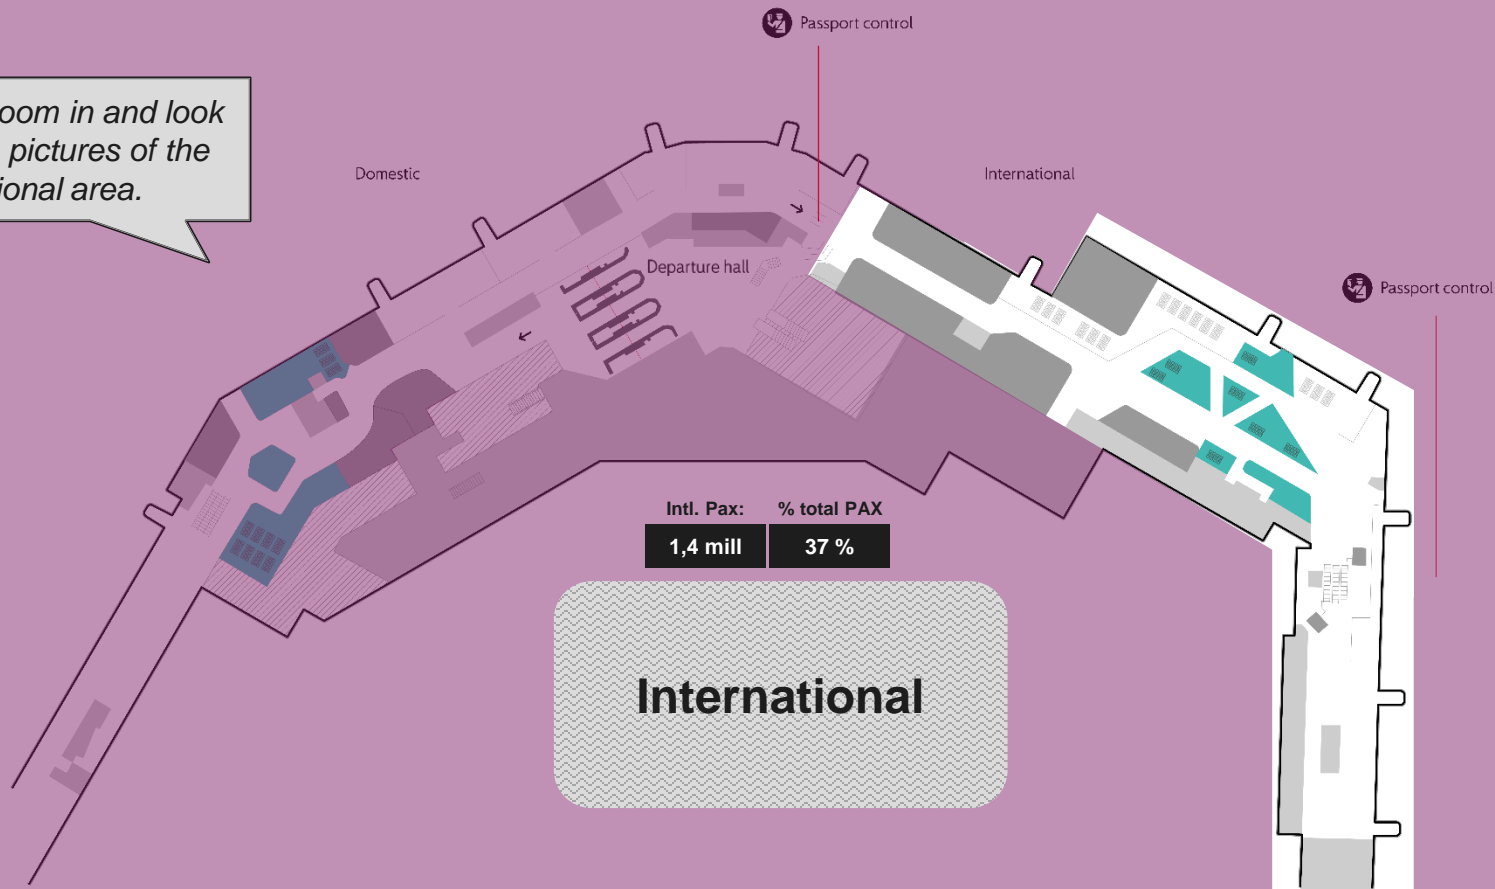

F&B @ SVG

Overview

This is a map showing the whole arrival section of the terminal.

DOMESTIC SVG

Facts and pics

* Facts based on the period June 22 - May 23

Let us zoom in and look at some pictures of the Domestic area.

Pink Fish

Crafts

Domestic

Pronto (Cafè/Bar)

Pronto (Italian Pizza)

INTERNATIONAL SVG

Facts and pics

* Facts based on the period June 22 - May 23

Let us zoom in and look at some pictures of the International area.

Ritazza

FoodBar

Havsalt

Velkommen til Stavanger lufthavn

Welcome to Stavanger Airport

AVINOR SOLA

LANDSIDE SVG

Facts and pics

* Facts based on the period June 22 - May 23

Terminal Pax:	Dom. / Intl. %	Visitors	International arrival
3,8 mill	63 / 37	No data	

Landside

Puro Gusto