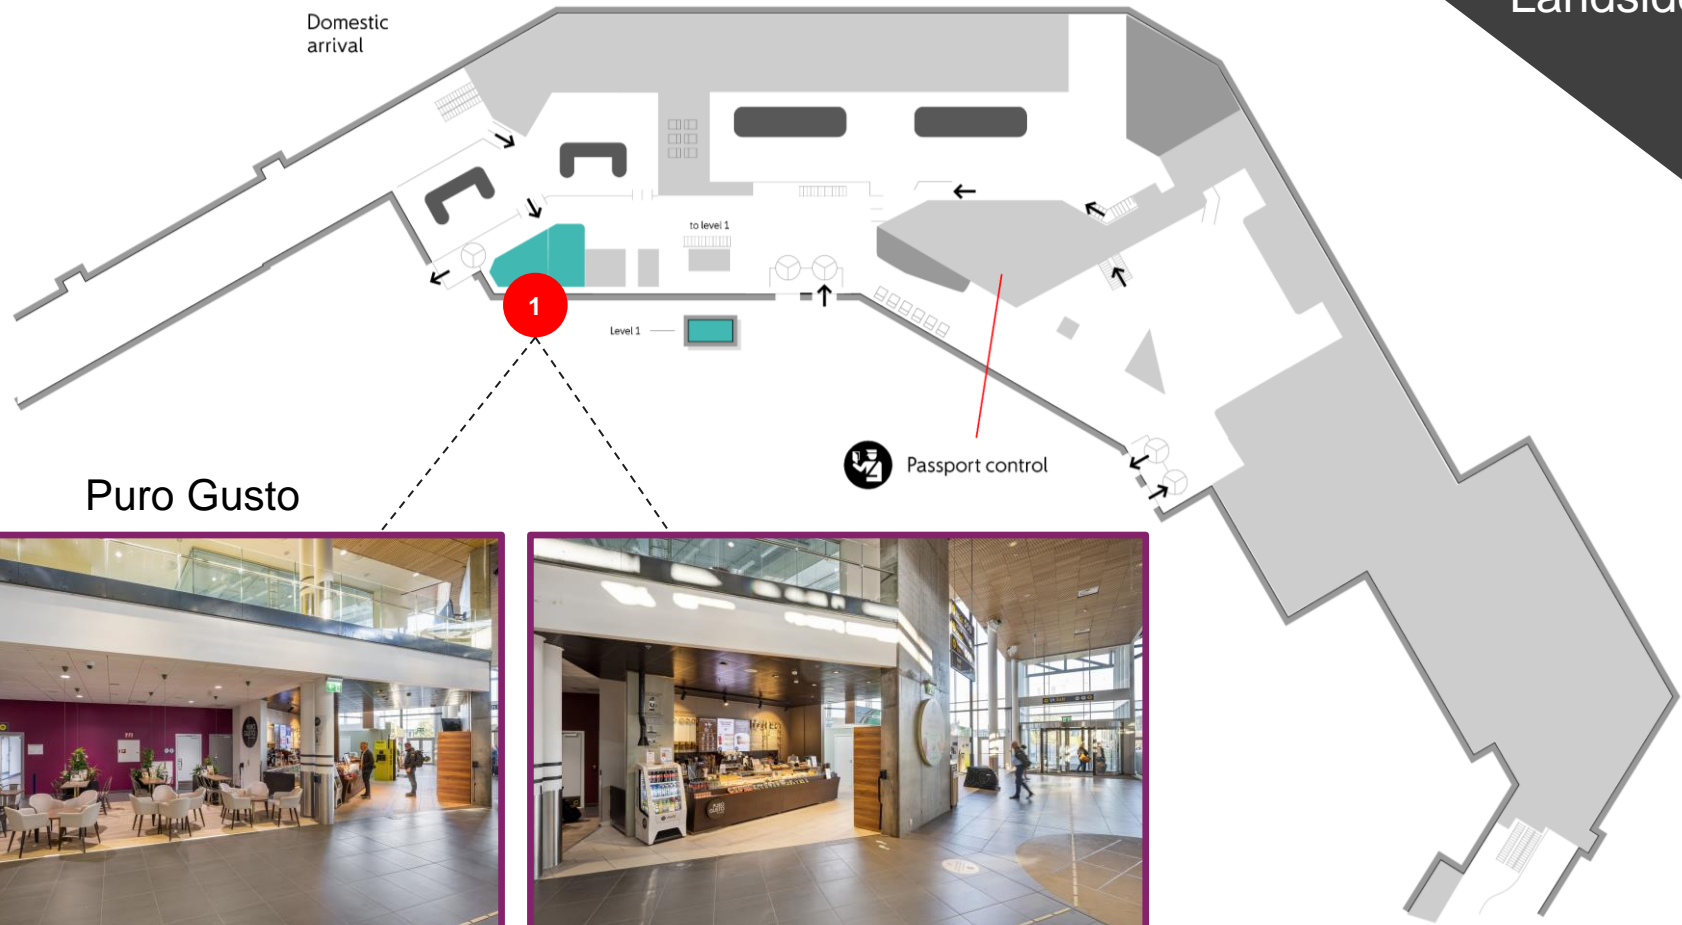

F&B @ SVG

Overview

This is a map showing the whole arrival section of the terminal.

DOMESTIC SVG

Facts and pics

* Facts based on the period June 22 - May 23

Let us zoom in and look at some pictures of the Domestic area.

Let us zoom in and look at some pictures of the International area.

Ritazza

FoodBar

Havsalt

Velkommen til Stavanger lufthavn

Welcome to Stavanger Airport

AVINOR SOLA

LANDSIDE SVG

Facts and pics

* Facts based on the period June 22 - May 23

Terminal Pax:	Dom. / Intl. %	Visitors	International arrival
3,8 mill	63 / 37	No data	

Landside

Puro Gusto