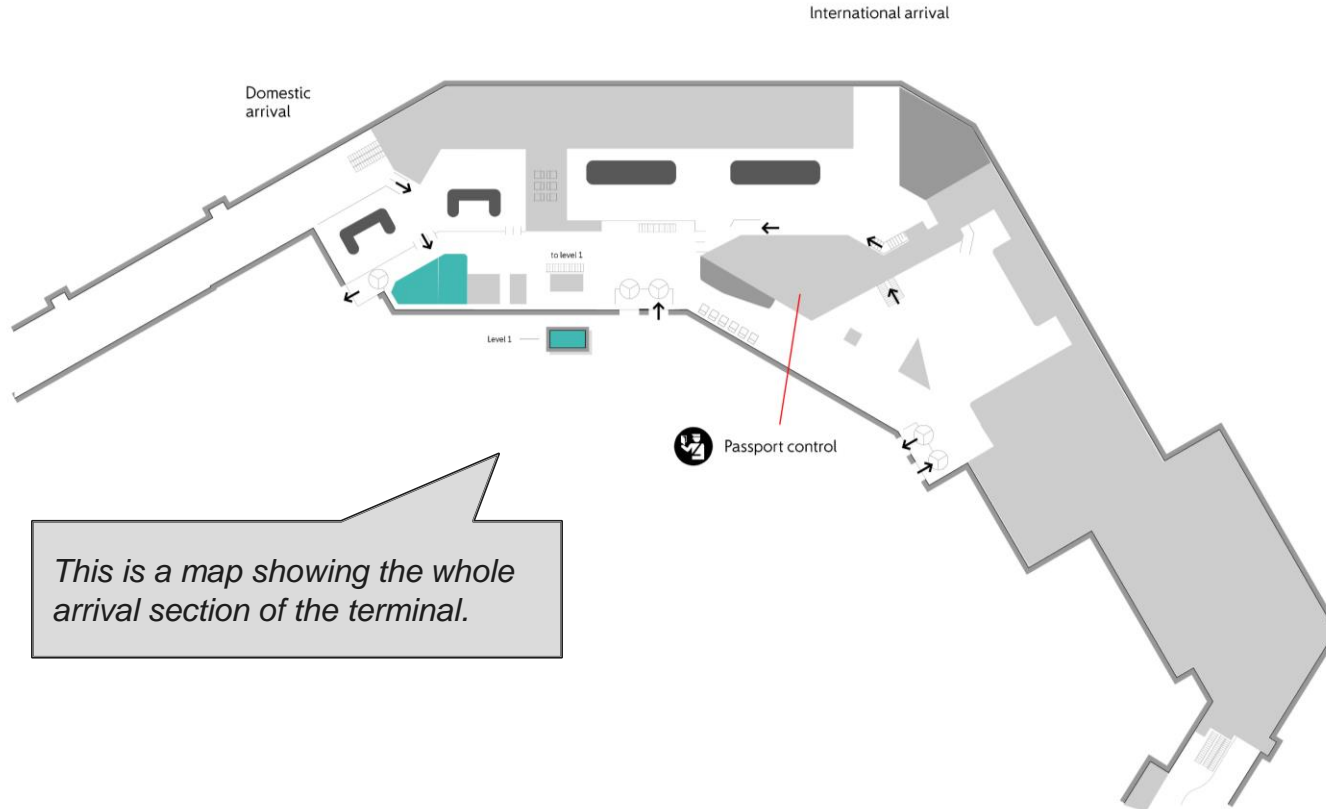

F&B @ SVG

Overview

This is a map showing the whole arrival section of the terminal.

DOMESTIC SVG

Facts and pics

* Facts based on the period June 22 - May 23

Let us zoom in and look at some pictures of the Domestic area.

Facts and pics

* Facts based on the period June 22 - May 23

Terminal Pax:	Dom. / Intl. %	Visitors	International arrival
3,8 mill	63 / 37	No data	

Landside

Puro Gusto